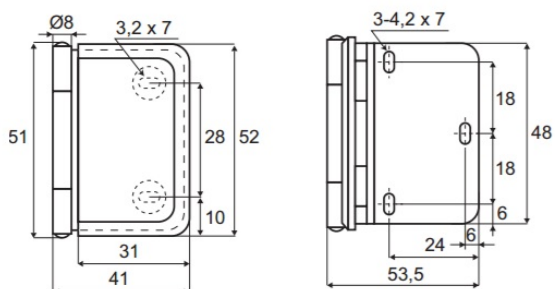

## Description:

Glass Door Hinge "Grace" Half Overlay, SS304-Polished, For Drilling  $\varnothing$ 10mm Bore Holes, F/5-8,76mm Glass

## Item number:

15.06.471-0

Units	Box	Carton	HS Code	Barcode
Pcs.	10	100	8302100090	
				5704866055406