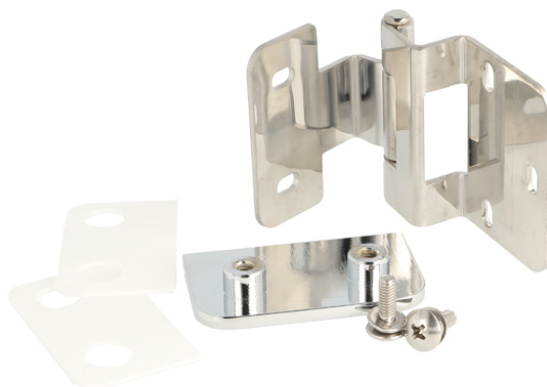

PRODUCT SHEET

Description:

Glass Door Hinge "Grace" Half Overlay, SS304-Polished, For Drilling $\varnothing$ 10mm Bore Holes, F/5-8,76mm Glass

Item number:

15.06.471-0

Units	Box	Carton	HS Code	Barcode
Pcs.	10	100	8302100090	
				5704866055406

SISO A/S

Mileparken 11
DK-2740 Skovlunde
Denmark
VAT: DK 24786013

Phone +45 45 830 900

www.siso.dk
siso@siso.dk

Danske Bank
Nytorv Branch
Copenhagen
SWIFT: DABADKKK

Account no.
4180 3112 112936
IBAN Account
DK7230003112112936