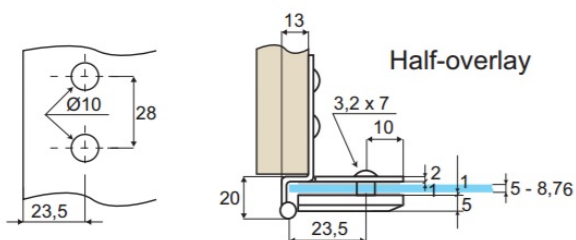

PRODUCT SHEET

Description:

Glass Door Hinge "Grace" Half Overlay, SS304-Polished, For Drilling $\varnothing$ 10mm Bore Holes, F/5-8,76mm Glass

Item number:

15.06.471-0

Units	Box	Carton	HS Code	Barcode
Pcs.	10	100	8302100090	
				5704866055406

SISO A/S

Mileparken 11
DK-2740 Skovlunde
Denmark
VAT: DK 24786013

Phone +45 45 830 900

www.siso.dk
siso@siso.dk

Danske Bank
Nytorv Branch
Copenhagen
SWIFT: DABADKKK

Account no.
4180 3112 112936
IBAN Account
DK7230003112112936